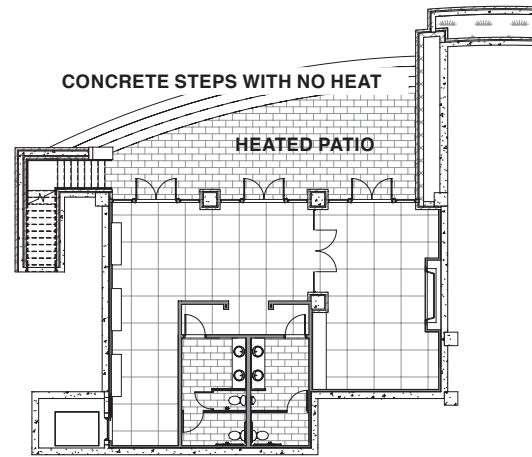

## RESORT STYLED POOL TERRACE

- Indoor / Outdoor Infinity Pool
- Lounge Areas / Fire Pits
- Indoor / Outdoor Hot Tubs
- Kids Splash Pad
- Spectacular Vistas

..... LEVEL 0 .....

SCALE: 1/16" = 1'-0"

..... SKI & TERRACE .....

..... **LEVEL 1** .....

SCALE: 1/16" = 1'-0"

..... **SKI & TERRACE** .....

STEIN ERIKSEN LODGE  
DEER VALLEY

BERKSHIRE HATHAWAY  
HomeServices  
Utah Properties

There is no guarantee that the facilities and amenities shown will be built, or if built, will be of the same type, size or nature as depicted. This advertising material is neither an offer to sell nor a solicitation to buy to residents in states in which registration requirements have not been fulfilled. The renderings and photographs shown are visualizations only and current design concepts, finishes, features and square footage is subject to change without notice. Some services and amenities may be provided at an additional charge.