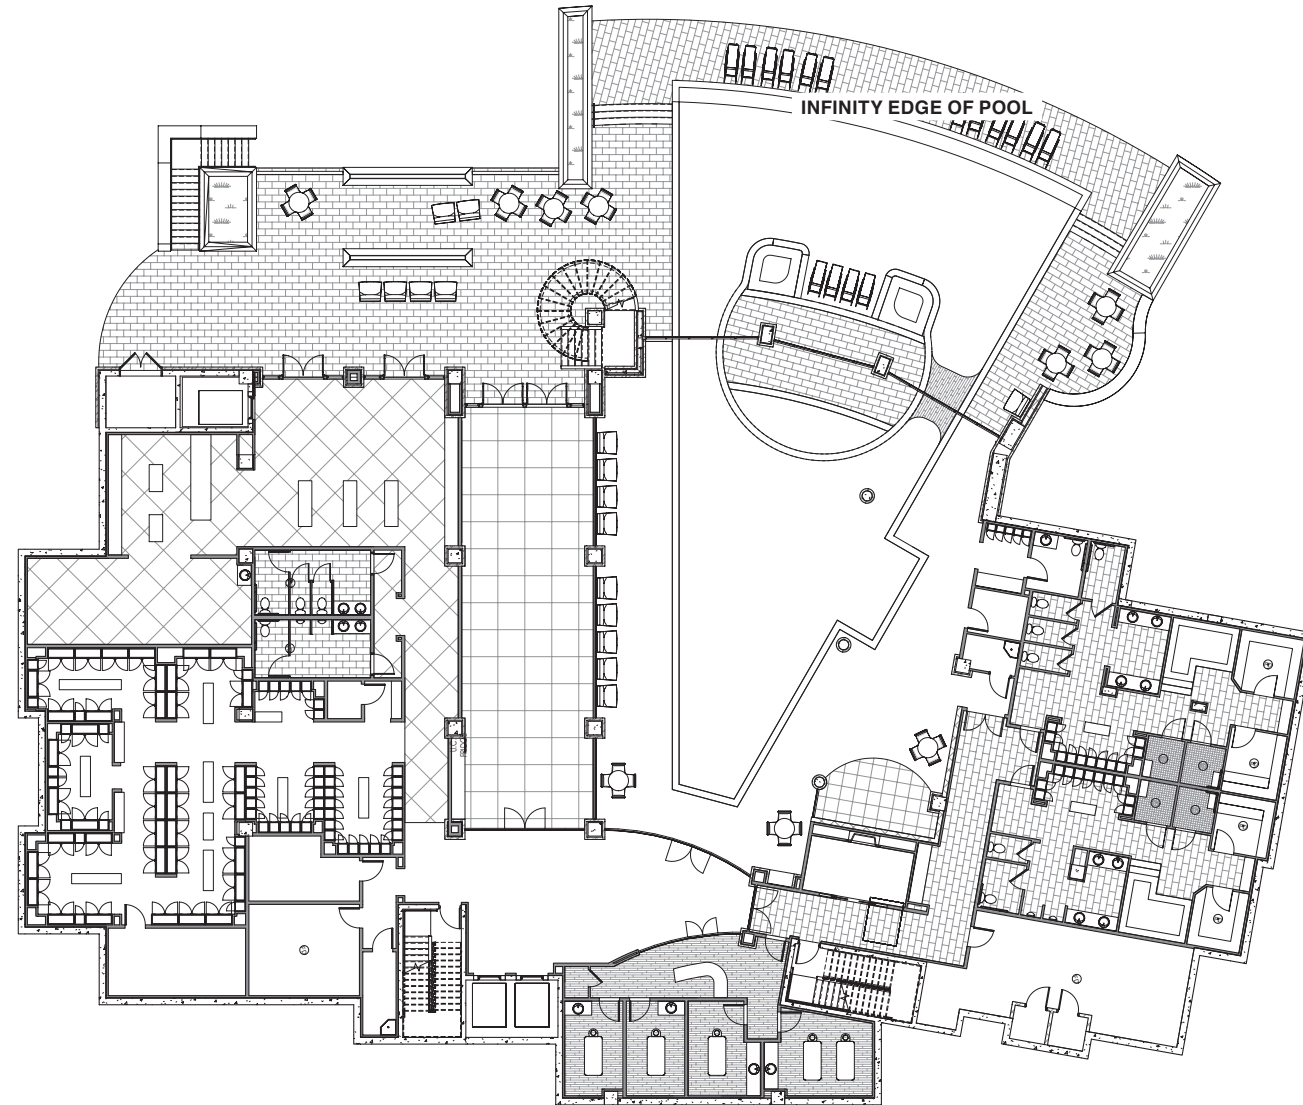

## SKI FACILITIES

- Private and Guest Ski Lockers
- Ski Lounge / Ski Shop
- Ski Valet
- Direct Access to Ski Trail

## RESORT STYLED POOL TERRACE

- Indoor / Outdoor Infinity Pool
- Lounge Areas / Fire Pits
- Indoor / Outdoor Hot Tubs
- Kids Splash Pad
- Spectacular Vistas

..... LEVEL 0 .....

SCALE: 1/16" = 1'-0"

..... SKI & TERRACE .....

..... **LEVEL 1** .....

SCALE: 1/16" = 1'-0"

..... **SKI & TERRACE** .....

STEIN ERIKSEN LODGE  
DEER VALLEY

BERKSHIRE HATHAWAY  
HomeServices  
Utah Properties

There is no guarantee that the facilities and amenities shown will be built, or if built, will be of the same type, size or nature as depicted. This advertising material is neither an offer to sell nor a solicitation to buy to residents in states in which registration requirements have not been fulfilled. The renderings and photographs shown are visualizations only and current design concepts, finishes, features and square footage is subject to change without notice. Some services and amenities may be provided at an additional charge.